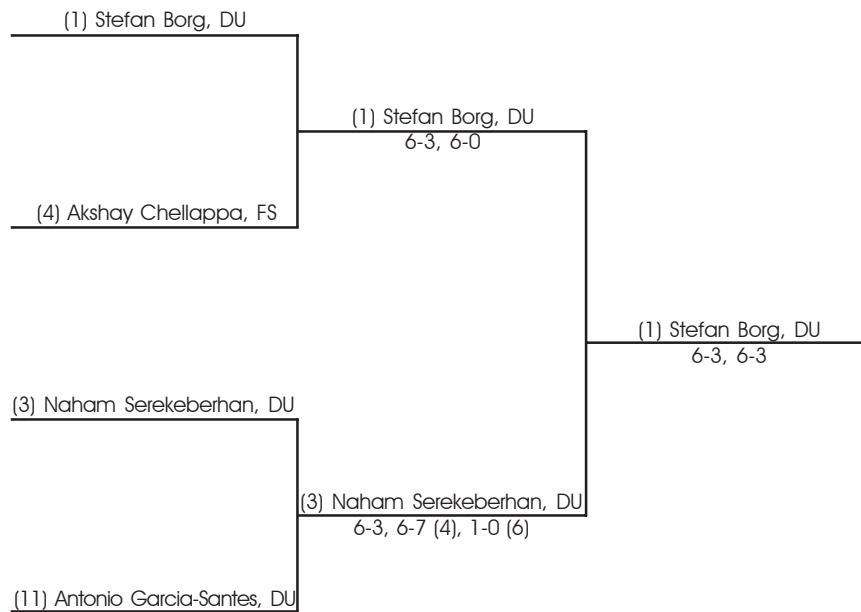

2007 Wilson/ITA Great Lakes Men's Division II Championship

Hosted By Northwood University

Singles Draw - Bottom Half

DU - Drury
 FSU - Ferris State
 GV - Grand Valley
 INDY - Indianapolis
 LU - Lewis
 LSU - Lake Superior
 MTU - Michigan Tech
 NU - Northwood
 TU - Tiffin
 UF - Findlay
 USI - Southern Indiana
 WS - Wayne State

Seeded Players:

- | | | |
|-----------------------------------|----------------------------------|------------------------------------|
| 1. Stefan Borg, Drury | 5. Christoph Burger, So. Indiana | 9. Antione Marenaud, Wayne State |
| 2. Federica Levi, Drury | 6. Jan Stastny, Indianapolis | 10. Peter Kazianschuetz, Northwood |
| 3. Naham Serekeberhan, Drury | 7. Henryk Seeger, Northwood | 11. Antonio Garcia-Santes, Drury |
| 4. Akshay Chellappa, Ferris State | 8. Johan Maubaeg, Wayne State | 12. Renato Tamashiro, Grand Valley |
| | | 13. Phil Conley, Tiffin |
| | | 14. Tony Dang, Grand Valley |
| | | 15. Ahmet Demir, Ferris State |
| | | 16. Bertrand Vigouroux, Northwood |

2007 Wilson/ITA Great Lakes Men's Division II Championship

Hosted By Northwood University

Singles Draw - Semifinals & Finals

DU - Drury
 FSU - Ferris State
 GV - Grand Valley
 INDY - Indianapolis
 LU - Lewis
 LSU - Lake Superior
 MTU - Michigan Tech
 NU - Northwood
 TU - Tiffin
 UF - Findlay
 USI - Southern Indiana
 WS - Wayne State